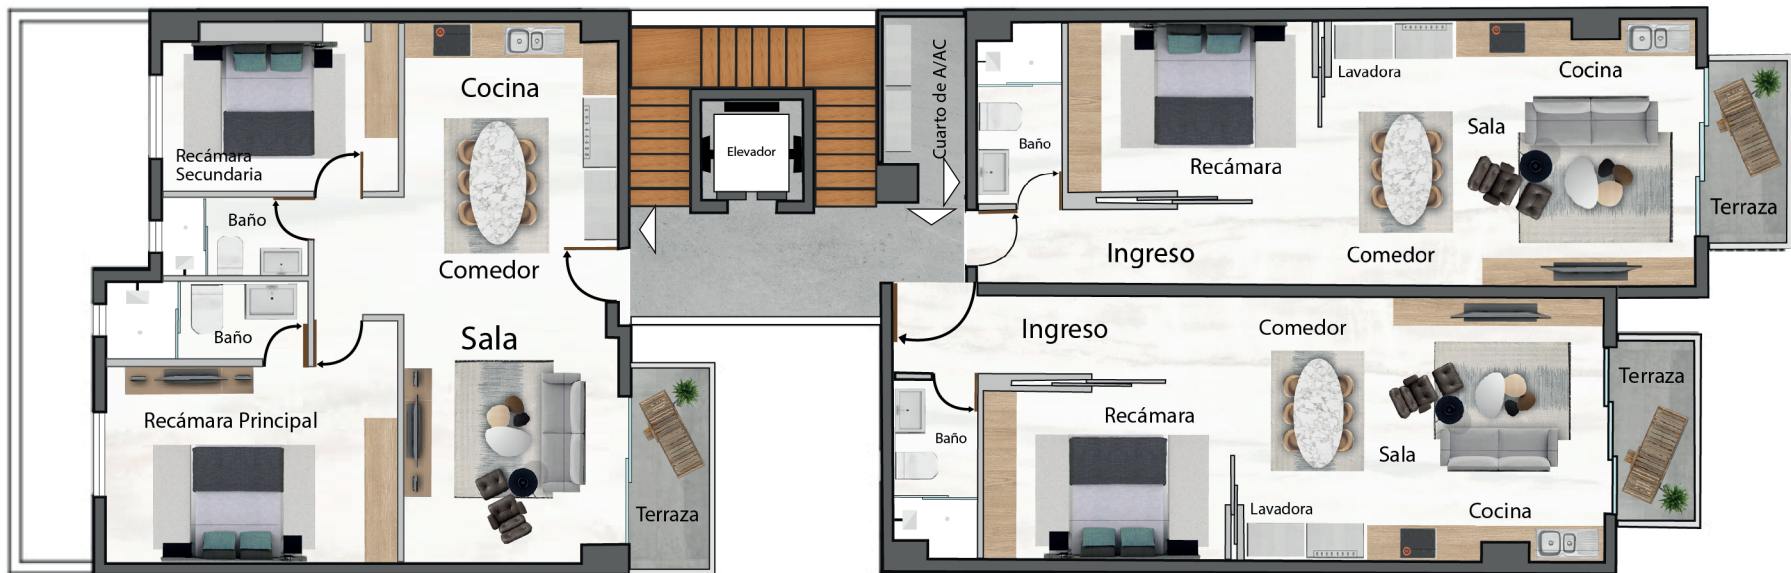

PROPERTY	LIST PRICE		25% DISC. PRICE	
	MXN	USD	MXN	USD
2 Bed · 2 Bath Units				
103 (interior balcony)	$11,365,534	$663,100	$8,524,151	$497,325
203 (interior balcony)	$11,732,330	$684,500	$8,799,248	$513,375
303 (interior balcony)	$12,099,126	$705,900	$9,074,345	$529,425
403 (interior balcony)	$12,465,922	$727,300	$9,349,442	$545,475

40% Down Payment required • 55% Payment Plan divided in 18 installments •
5% al Delivery December 2025.